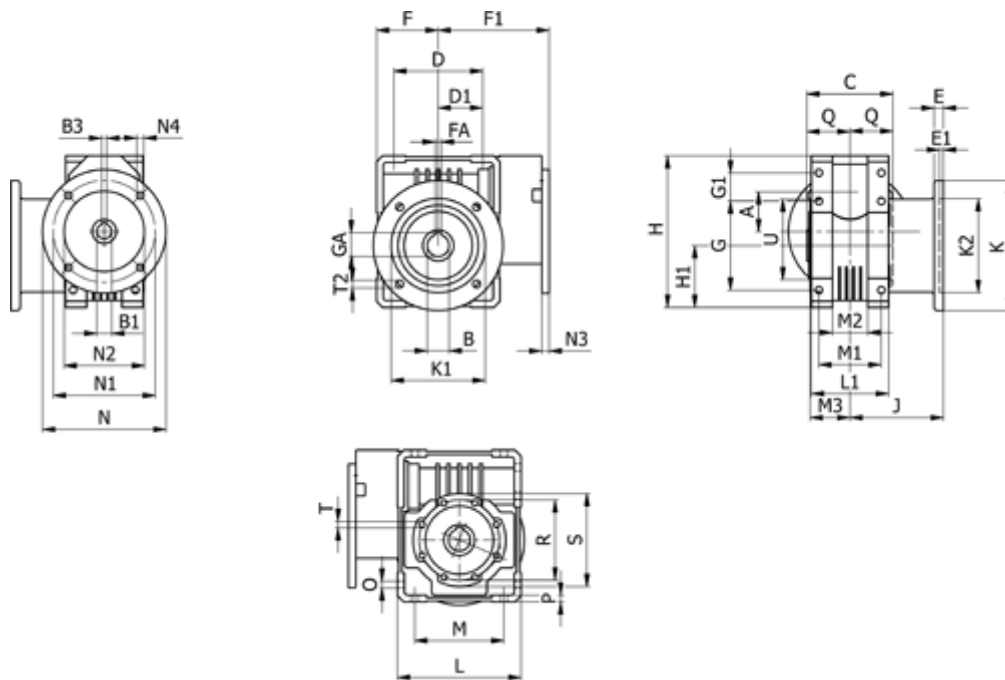

# Data Sheet

Article number: 392107503043010

Description: Worm gear  
WR 75-UF2-30-80B5, without lubrication

## Measures

A = 75.00	E = 12	H = 220.5	M = 102	N4 = M10x13	U = 90
B = 30	E1 = 5	H1 = 87.0	M1 = 165	O = 10.5	
B1 E7 = 19	F = 87	J = 111.0	M2 = 130	P = 9	
B2 = 21.8	F1 = 164	K = 200	M3 = 12	Q = 40	
B3 H9 = 6	FA = 8	K1 = 165	N = 200	R = 110	
C = 127	G = 126	K2 = 130	N1 = 165	S = 125	
D = 109.5	G1 = 46.5	L = 59	N2 = 130	T = M8x14	
D1 = 46.5	GA = 33.3	L1 = 126	N3 = 12.0	T2 = 12.5	